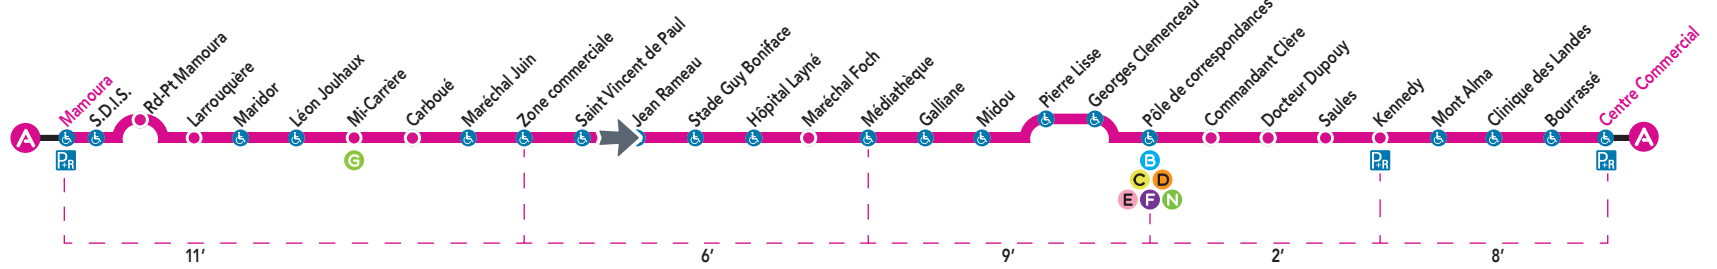

Table of bus schedules from Monday to Friday during school hours, listing departure times for 45 different stops from Mamoura to Centre Commercial.

Table of bus schedules from Monday to Friday during school holidays, listing departure times for 45 different stops from Mamoura to Centre Commercial.

Table of bus schedules for Saturday throughout the year, listing departure times for 45 different stops from Mamoura to Centre Commercial.

CENTRE COMMERCIAL MAMOURA
Horaires 2026
Valables jusqu'au 4 juillet 2026

Large 'A' logo with icons for location, bus, and clock. Text: Plus d'infos www.bustma.com 05.58.45.04.26

- List of activities and stops: Bowling / Laser Quest - Arrêt Larrouquière, Centre-ville Mont de Marsan - Arrêt Midou, Lycée Jean Cassaigne - Arrêt Kennedy, Carrefour - Zone commerciale, Gare SNCF - Arrêt Pôle de correspondances, Le Grand Moun - Arrêt Centre commercial, Médiathèque - Arrêt Médiathèque, Agence TMA - Arrêt Pôle de correspondances

CENTRE COMMERCIAL MAJOURA

Table of bus schedules from Monday to Friday during school hours. Columns include destination (e.g., Centre Commercial, Bourrassé), departure times, and arrival times. A note states: 'Horaires donnés à titre indicatif soumis aux aléas de circulation'.